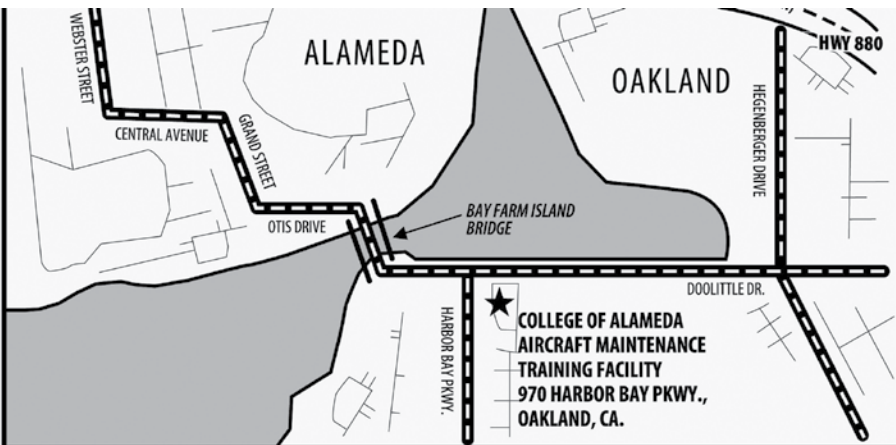

**Cougar Village**  
*Note: During construction, some services and classes have been relocated to the "Cougar Village" (CV) portables, behind Building F. Call for new locations of these.*

**860 Atlantic Ave.** Science labs and classrooms will move into this building, located three blocks from the main campus, in 2010.

To 860 Atlantic Avenue →

**College of Alameda Aviation Maintenance Training Facility**  
 970 Harbor Bay Parkway, North Field T-Hangar

The College of Alameda Aviation Maintenance Facility is located at the North Field of Oakland Airport, .3 mile from the intersection of Harbor Bay Parkway and Doolittle Drive.