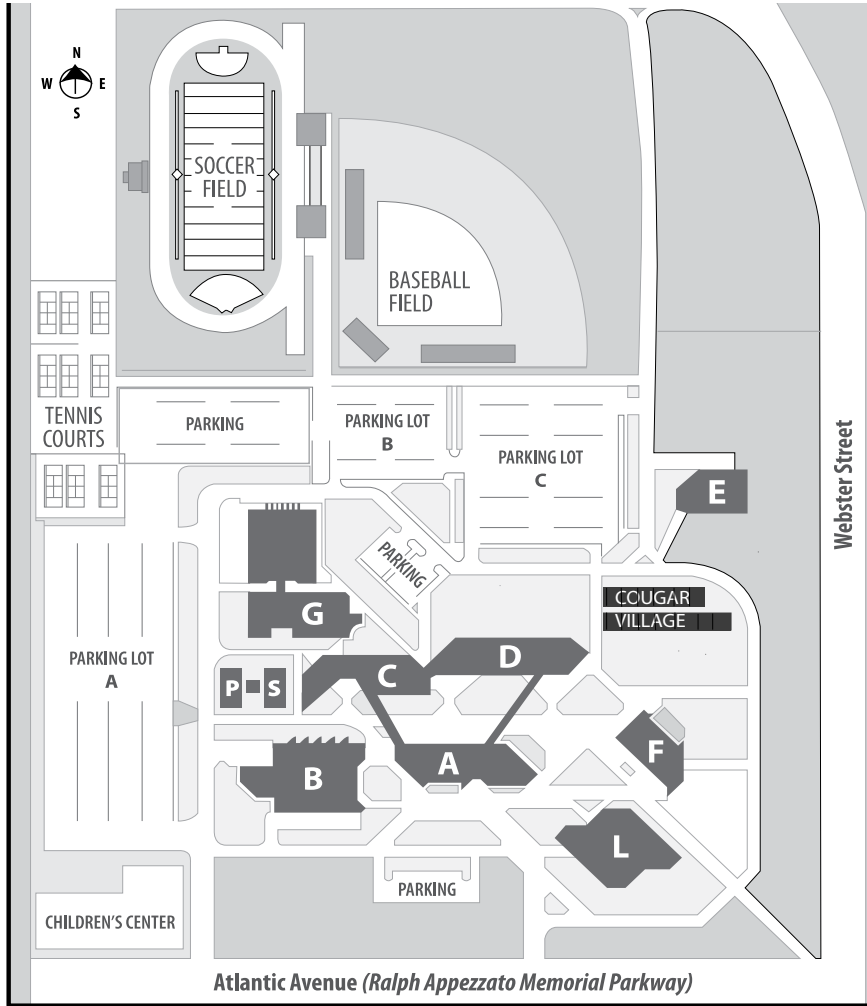

**Building Guide**

- A** 1st Level Administration, Business Office, Cashier, Office of Instruction, President's Office, Student Services, Welcome Center  
2nd Level Business, Dental Assisting
- B** 1st Level Auto Body, Automotive Technology
- C** 1st Level Biological Sciences  
2nd Level Liberal Arts, Social Science, Division 2 Office
- D** 1st Level Chemistry, CIS, Physics, Programs & Services for Students with Disabilities  
2nd Level Language, Liberal Arts, EOPS, Division I Office  
3rd Level Apparel Design & Merchandising, Art
- E** 1st Level Diesel Mechanics
- F** 1st Level ASCOA, Bookstore, Health Services, Police Services, Student Activities, Student Lounge  
2nd Level Cafeteria, CalWORKS, Cybercafe
- G** 1st Level Gym, Men's Locker Room, Music  
2nd Level Women's Locker Room, Athletic Director, Coaches
- L** 1st Level Library  
2nd Level Assessment, Audio-Visual, Learning Resources Center, Open Computer Lab, Tutoring
- P** One-Stop Career Center
- S** Alameda Science and Technology Institute

**Cougar Village**  
*Note: During construction, some services and classes have been relocated to the "Cougar Village" (CV) portables, behind Building F. Call for new locations of these.*

**860 Atlantic Ave.** Science labs and classrooms will move into this building, located three blocks from the main campus, in 2010.

To 860 Atlantic Avenue →

**College of Alameda Aviation Maintenance Training Facility**  
 970 Harbor Bay Parkway, North Field T-Hangar

The College of Alameda Aviation Maintenance Facility is located at the North Field of Oakland Airport, .3 mile from the intersection of Harbor Bay Parkway and Doolittle Drive.