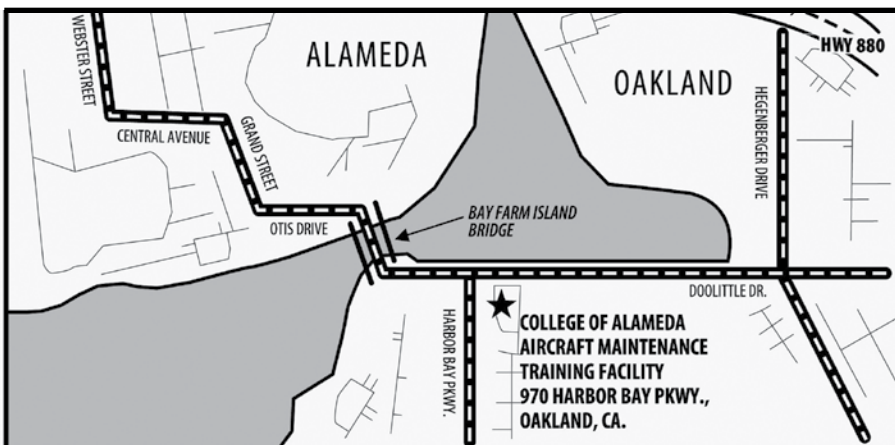

Cougar Village
Note: During construction, some services and classes have been relocated to the "Cougar Village" (CV) portables, behind Building F. Call for new locations of these.

860 Atlantic Ave. Science labs and classrooms will move into this building, located three blocks from the main campus, in 2010.

To 860 Atlantic Avenue →

College of Alameda Aviation Maintenance Training Facility
 970 Harbor Bay Parkway, North Field T-Hangar

The College of Alameda Aviation Maintenance Facility is located at the North Field of Oakland Airport, .3 mile from the intersection of Harbor Bay Parkway and Doolittle Drive.