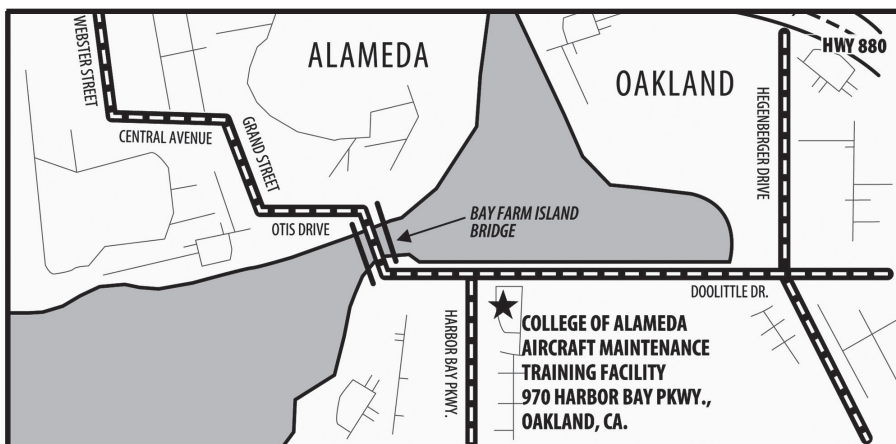

Campus Map

Building Guide

- A** 1st Level Administration, Business Office, Cashier, Office of Instruction, President's Office, Student Services, Welcome Center
2nd Level Business, Dental Assisting
- B** 1st Level Auto Body, Automotive Technology
- C** 1st Level Biological Sciences
2nd Level Liberal Arts, Social Science
- D** 1st Level Chemistry, CIS, Physics, Programs & Services for Students with Disabilities
2nd Level Language, Liberal Arts, EOPS, Division I Office
3rd Level Apparel Design & Merchandising, Art
- E** 1st Level Diesel Mechanics
- F** 1st Level ASCOA, Bookstore, Health Services, Police Services, Student Activities, Student Lounge
2nd Level Cafeteria, CalWORKS, Cybercafe
- G** 1st Level Gym, Men's Locker Room, Music
2nd Level Women's Locker Room, Athletic Director, Coaches
- L** 1st Level Library
2nd Level Assessment, Audio-Visual, Learning Resources Center, Open Computer Lab, Tutoring
- P** One-Stop Career Center
- S** Alameda Science and Technology Institute

Cougar Village /5Hf3VW5' fW3_ S` V'SI 3B3EEI 5'Seedba_e
860 Atlantic Ave. Science labs and classrooms will move into this building, located three blocks from the main campus, in 201#.

College of Alameda Aviation Maintenance Training Facility 970 Harbor Bay Parkway, North Field T-Hangar

The College of Alameda Aviation Maintenance Facility is located at the North Field of Oakland Airport, .3 mile from the intersection of Harbor Bay Parkway and Doolittle Drive.