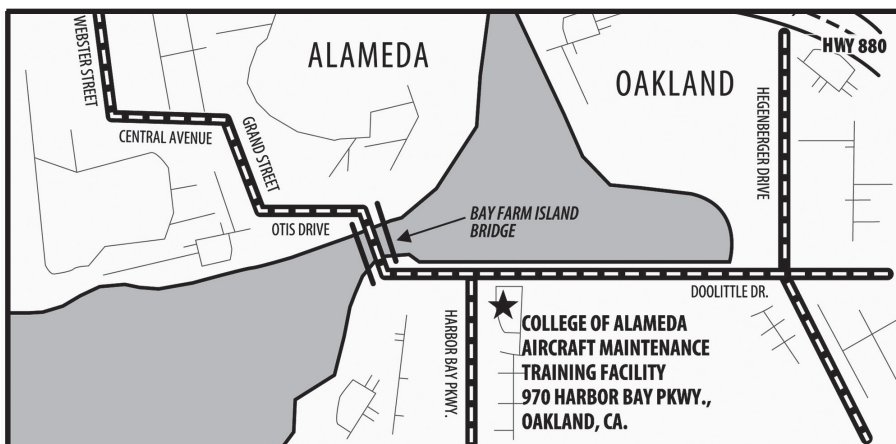

Campus Map

Building Guide

- A** 1st Level Administration, Business Office, Cashier, Office of Instruction, President's Office, Student Services, Welcome Center
- 2nd Level Business, Dental Assisting
- B** 1st Level Auto Body, Automotive Technology
- C** 1st Level Biological Sciences
- 2nd Level Liberal Arts, Social Science
- D** 1st Level Chemistry, CIS, Physics, Programs & Services for Students with Disabilities
- 2nd Level Language, Liberal Arts, EOPS, Division I Office
- 3rd Level Apparel Design & Merchandising, Art
- E** 1st Level Diesel Mechanics
- F** 1st Level ASCOA, Bookstore, Health Services, Police Services, Student Activities, Student Lounge
- 2nd Level Cafeteria, CalWORKS, Cybercafe
- G** 1st Level Gym, Men's Locker Room, Music
- 2nd Level Women's Locker Room, Athletic Director, Coaches
- L** 1st Level Library
- 2nd Level Assessment, Audio-Visual, Learning Resources Center, Open Computer Lab, Tutoring
- P** One-Stop Career Center
- S** Alameda Science and Technology Institute

Cougar Village /5Hf3VW5' fW3_ S` V'SI 3B3EEI 5'Seedba_e
 860 Atlantic Ave. Science labs and classrooms will move into this building, located three blocks from the main campus, in 201#.

College of Alameda Aviation Maintenance Training Facility 970 Harbor Bay Parkway, North Field T-Hangar

The College of Alameda Aviation Maintenance Facility is located at the North Field of Oakland Airport, .3 mile from the intersection of Harbor Bay Parkway and Doolittle Drive.